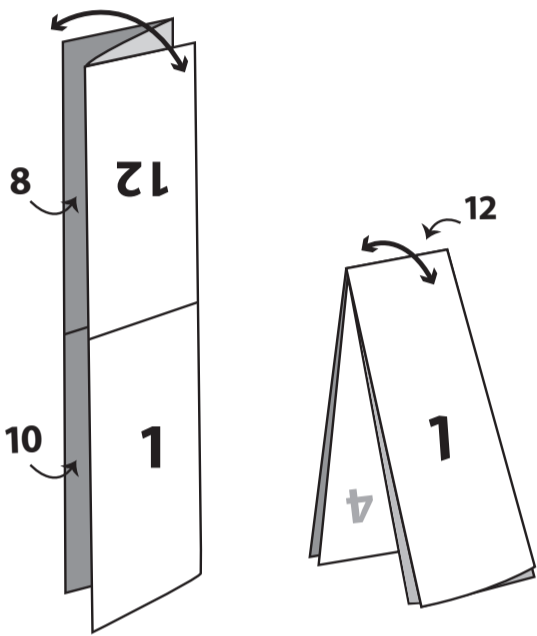

8

9

12

10

11

1

12 Page DL Template

Trimmed Size: 297mm x 420mm
The Bleed/Artboard size is: 303mm x 426mm
Folded to: 99mm x 210mm

CROSS FOLDED

- **Bleed Area** This is trimmed away. Ensure backgrounds, images and colour extend into this area. This guarantees a great finish!
- **Trim Edge** This is where we trim your design to the ordered size.
- **Safe Area** It's always best to keep any important text, logos in from the trim edge. Anything less than 3mm is not recommended

Need help?
01903 742003
www.alocalprinter.co.uk