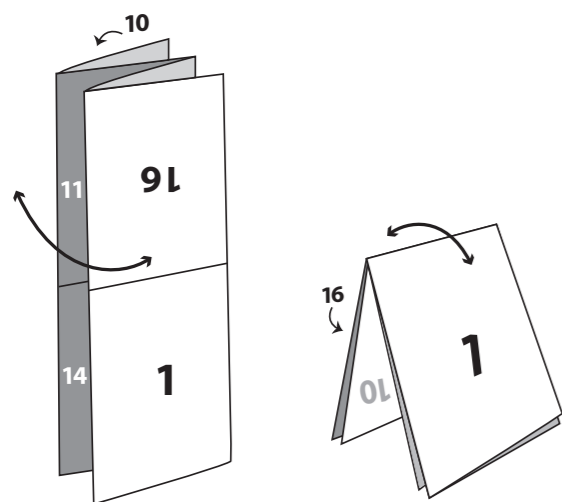

10

11

12

91

16 Page A6 Template

Trimmed Size: 420mm x 297mm
The Bleed/Artboard size is: 426mm x 303mm
Folded to: 105mm x 148.5mm

CROSS FOLDED

Bleed Area This is trimmed away. Ensure backgrounds, images and colour extend into this area. This guarantees a great finish!

Trim Edge This is where we trim your design to the ordered size.

Safe Area It's always best to keep any important text, logos in from the trim edge. Anything less than 3mm is not recommended

Need help?
01903 742003
www.alocalprinter.co.uk