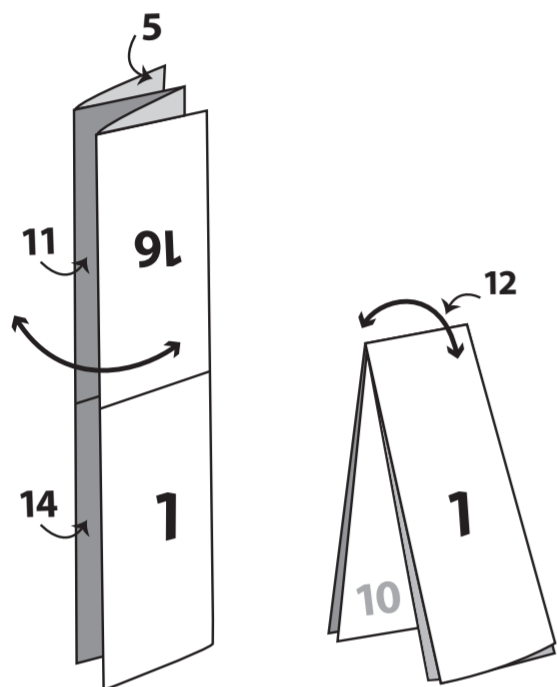

10

11

12

9L

13

14

15

1

16 Page DL Template

Trimmed Size: 396mm x 420mm

The Bleed/Artboard size is: 402mm x 426mm

Folded to: 99mm x 210mm

CROSS FOLDED

Bleed Area This is trimmed away. Ensure backgrounds, images and colour extend into this area. This guarantees a great finish!

Trim Edge This is where we trim your design to the ordered size.

Safe Area It's always best to keep any important text, logos in from the trim edge. Anything less than 3mm is not recommended.

Need help?
01903 742003
www.alocalprinter.co.uk