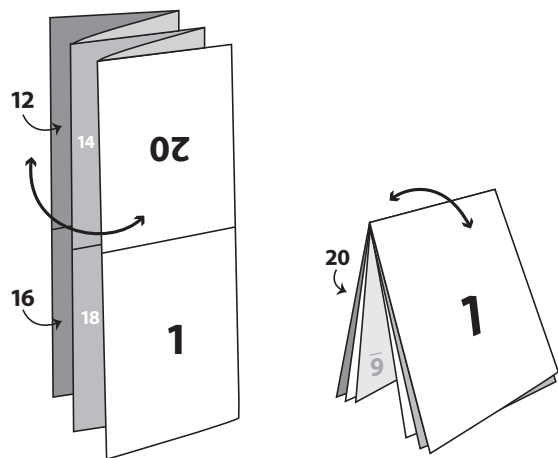

12

13

14

15

20

20 Page A6 Template

Trimmed Size: 525mm x 297mm
 The Bleed/Artboard size is: 531mm x 303mm
 Folded to: 105mm x 148.5mm

CROSS FOLDED

Bleed Area  This is trimmed away. Ensure backgrounds, images and colour extend into this area. This guarantees a great finish!

Trim Edge  This is where we trim your design to the ordered size.

Safe Area  It's always best to keep any important text, logos in from the trim edge. Anything less than 3mm is not recommended