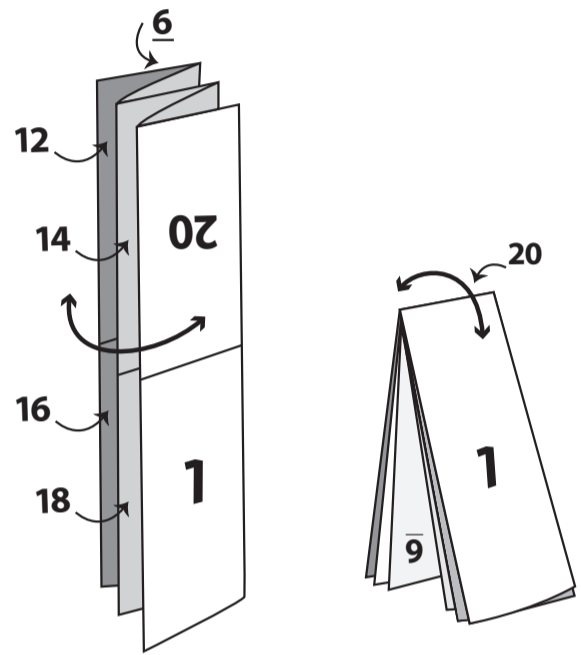

12

13

14

15

02

16

17

18

## 20 Page DL Template

Trimmed Size: 495mm x 420mm  
 The Bleed/Artboard size is: 501mm x 426mm  
 Folded to: 99mm x 210mm

### CROSS FOLDED

**Bleed Area**  This is trimmed away. Ensure backgrounds, images and colour extend into this area. This guarantees a great finish!

**Trim Edge**  This is where we trim your design to the ordered size.

**Safe Area**  It's always best to keep any important text, logos in from the trim edge. Anything less than 3mm is not recommended.

Need help?  
 01903 742003  
[www.alocalprinter.co.uk](http://www.alocalprinter.co.uk)