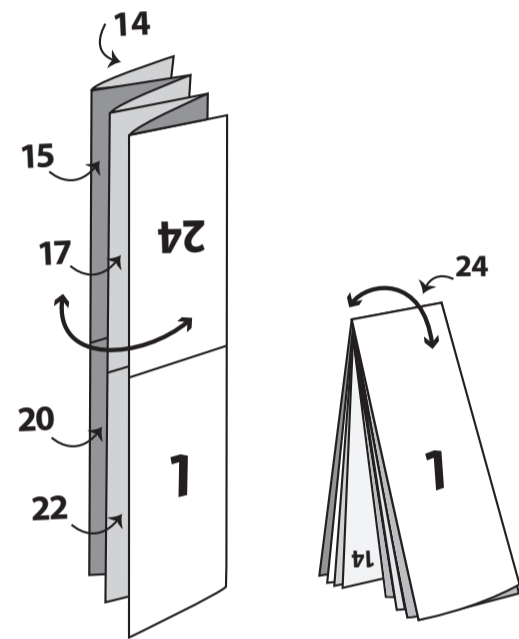

14

15

16

17

18

24

19

20

21

22

23

1

24 Page DL Template

Trimmed Size: 594mm x 420mm
The Bleed/Artboard size is: 600mm x 426mm
Folded to: 99mm x 210mm

CROSS FOLDED

Bleed Area This is trimmed away. Ensure backgrounds, images and colour extend into this area. This guarantees a great finish!

Trim Edge This is where we trim your design to the ordered size.

Safe Area It's always best to keep any important text, logos in from the trim edge. Anything less than 3mm is not recommended.

Need help?
01903 742003
www.alocalprinter.co.uk