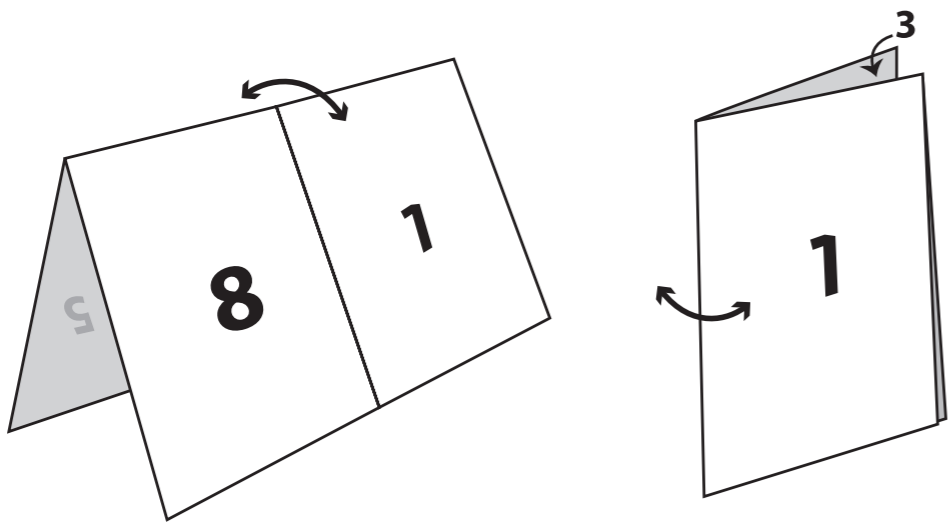

3

2

8

1

8 Page A4 Template

Trimmed Size: 420mm x 594mm
The Bleed/Artboard size is: 426mm x 600mm
Folded to (finished size): 210mm x 297mm

CROSS FOLDED

Bleed Area  This is trimmed away. Ensure backgrounds, images and colour extend into this area. This guarantees a great finish!

Trim Edge  This is where we trim your design to the ordered size.

Safe Area  It's always best to keep any important text, logos in from the trim edge. Anything less than 3mm is not recommended

Need help?
01903 742003
www.alocalprinter.co.uk