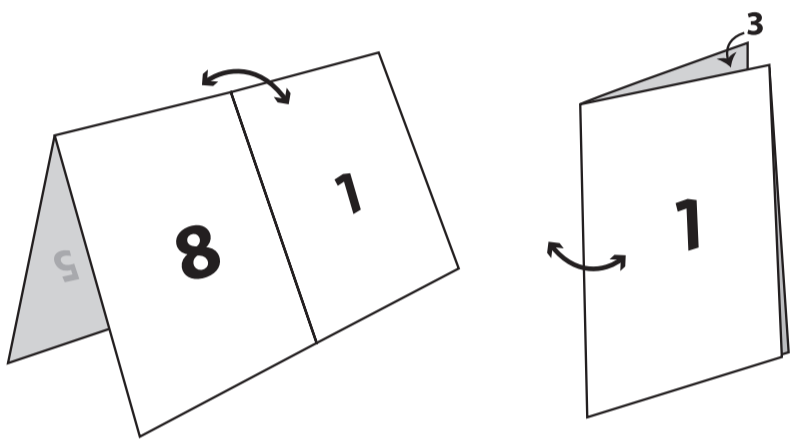

## 8 Page A5 Template

Trimmed Size: 297mm x 420mm

The Bleed/Artboard size is: 303mm x 426mm

Folded to (finished size): 148.5mm x 210mm

CROSS FOLDED

8

### Bleed Area

This is trimmed away. Ensure backgrounds, images and colour extend into this area. This guarantees a great finish!

### Trim Edge

This is where we trim your design to the ordered size.

### Safe Area

It's always best to keep any important text, logos in from the trim edge. Anything less than 3mm is not recommended

1

Need help?

01903 742003

[www.alocalprinter.co.uk](http://www.alocalprinter.co.uk)