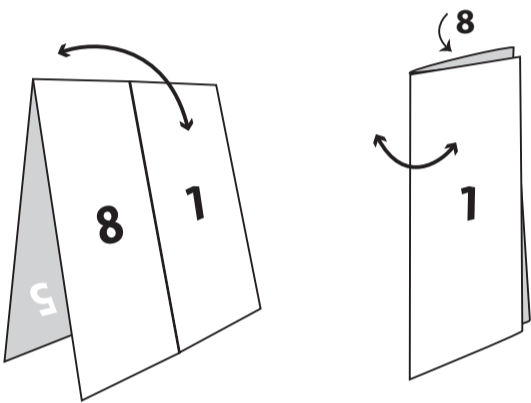

3

2

8

1

8 Page DL Template

Trimmed Size: 198mm x 420mm
 The Bleed/Artboard size is: 204mm x 426mm
 Folded to: 99mm x 210mm

CROSS FOLDED

- Bleed Area**  This is trimmed away. Ensure backgrounds, images and colour extend into this area. This guarantees a great finish!
- Trim Edge**  This is where we trim your design to the ordered size.
- Safe Area**  It's always best to keep any important text, logos in from the trim edge. Anything less than 3mm is not recommended.