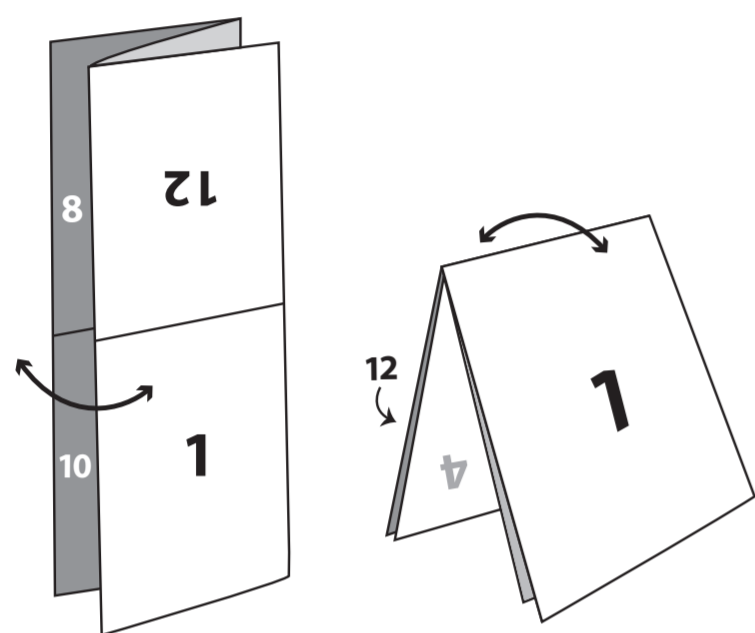

8

9

12

10

11

1

12 Page A5 Template

Trimmed Size: 445.5mm x 420mm

The Bleed/Artboard size is: 451.5mm x 426mm

Folded to: 148.5mm x 210mm

CROSS FOLDED

Bleed Area This is trimmed away. Ensure backgrounds, images and colour extend into this area. This guarantees a great finish!

Trim Edge This is where we trim your design to the ordered size.

Safe Area It's always best to keep any important text, logos in from the trim edge. Anything less than 3mm is not recommended.

Need help?
01903 742003
www.alocalprinter.co.uk

alocalprinter