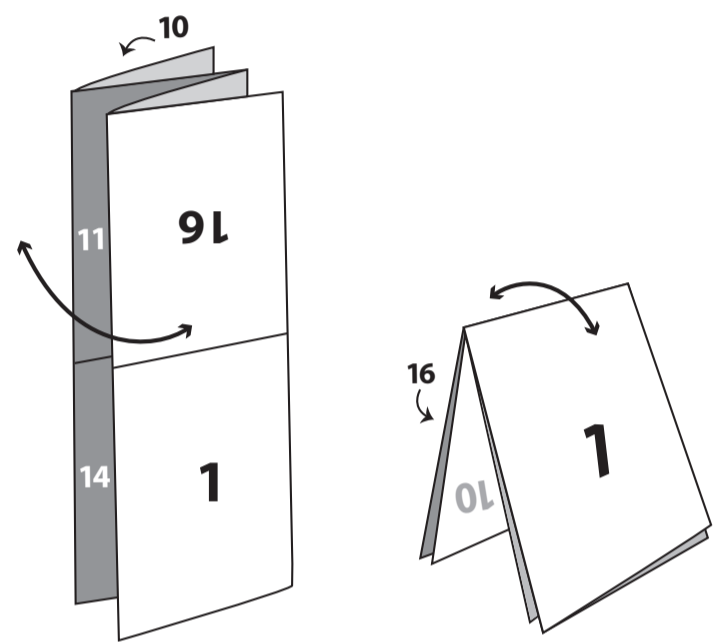

10

11

12

9L

13

14

15

1

16 Page A5 Template

Trimmed Size: 594mm x 420mm
 The Bleed/Artboard size is: 600mm x 426mm
 Folded to: 210mm x 148.5mm

CROSS FOLDED

Bleed Area  This is trimmed away. Ensure backgrounds, images and colour extend into this area. This guarantees a great finish!

Trim Edge  This is where we trim your design to the ordered size.

Safe Area  It's always best to keep any important text, logos in from the trim edge. Anything less than 3mm is not recommended

Need help?
 01903 742003
www.alocalprinter.co.uk