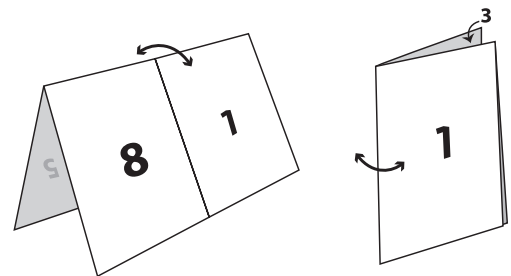

3

2

8 Page A6 Template

Trimmed Size: 210mm x 297mm
The Bleed/Artboard size is: 216mm x 303mm
Folded to: 105mm x 148.5mm

CROSS FOLDED

Bleed Area This is trimmed away. Ensure backgrounds, images and colour extend into this area. This guarantees a great finish!

Trim Edge This is where we trim your design to the ordered size.

Safe Area It's always best to keep any important text, logos in from the trim edge. Anything less than 3mm is not recommended

8

1

Need help?
01903 742003
www.alocalprinter.co.uk

alocalprinter